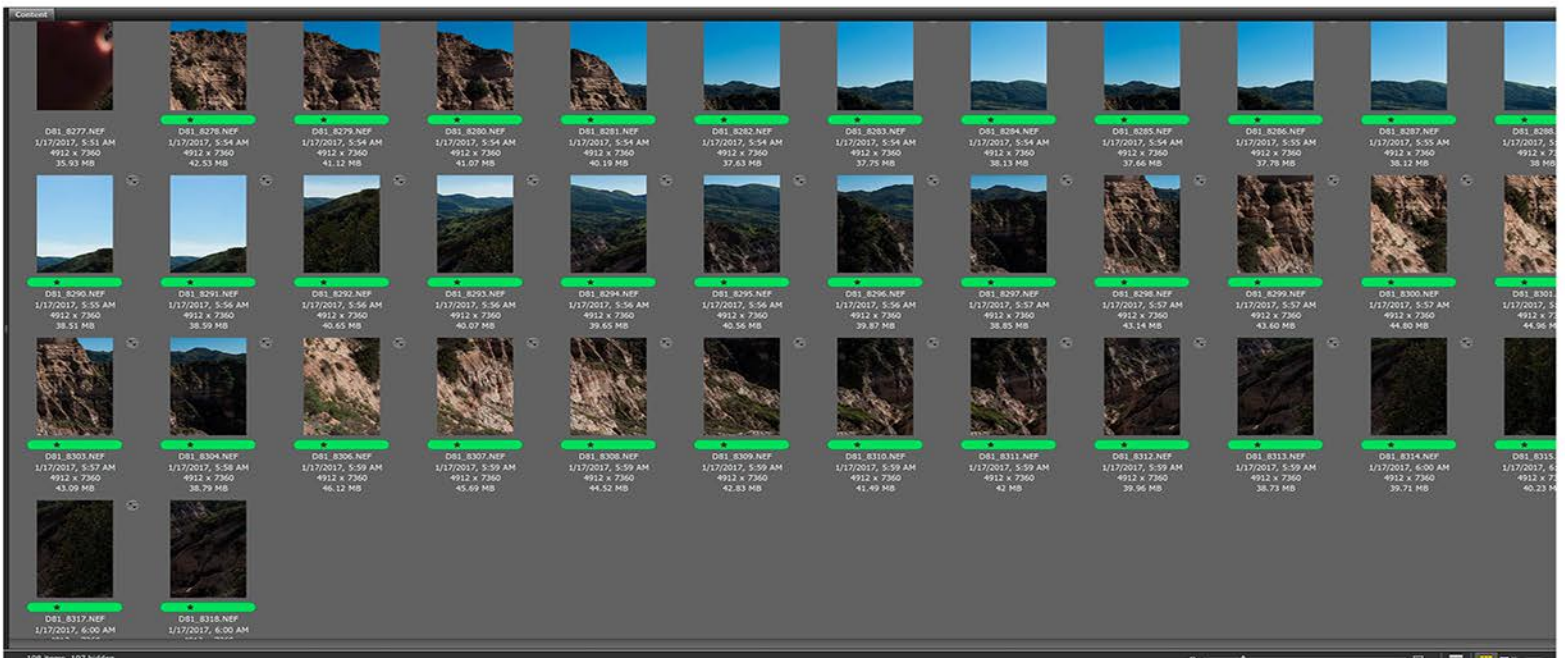

Photographing and Producing "The Sinks" Image

Fig. 1 - Original Specified Target Image

Fig. 2 - Actual Image Delivered (624 mpix)

Fig. 3 - Source Set of 36mPix RAW Images